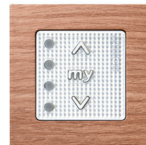

smoove®

INTUITIVE MULTI-CHANNEL, SURFACE-MOUNTED
CONTROL FOR MOTORIZED WINDOW COVERINGS

Smoove 4 RTS Pure
Part #: 1811748

Cherry
Part #: 9015236

Silver Matte
Part #: 9015025

Black
Part #: 9015023

Light Bamboo
Part #: 9015027

Amber Bamboo
Part #: 9015026

Walnut
Part #: 9015237

Double Pure
Part #: 9015238

Frames sold separately.

The Smoove 4 RTS surface-mounted wall switch avoids cutting into drywall. This multi-channel, battery-operated solution is easy to install, and doesn't require an electrician. Available with seven decorative color frames, users can easily complement any décor.

And since it's surface mounted, there's no need to cut the drywall which makes installation quick and simple.

OVERVIEW:

The **Smooove® 4 RTS** is a multi-channel wall switch to control Radio Technology Somfy® (RTS) motorized window coverings. The switch is surface-mounted and battery-powered. Additional frames are available in multiple colors and finishes (sold separately).

DIMENSIONS:

FEATURES SUMMARY:

- Battery-operated
- Surface-mounted
- Control for up to four window coverings or four groups of window coverings
- 7 decorative frames available
- Tactile buttons for UP/DOWN/MY/STOP control
- LED for visual feedback