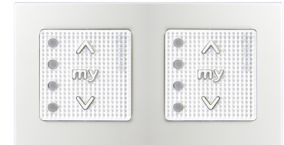

smoove®

INTUITIVE MULTI-CHANNEL, SURFACE-MOUNTED
CONTROL FOR MOTORIZED WINDOW COVERINGS

Smoove 4 RTS Pure
Part #: 1811748

Cherry
Part #: 9015236

Silver Matte
Part #: 9015025

Black
Part #: 9015023

Light Bamboo
Part #: 9015027

Amber Bamboo
Part #: 9015026

Walnut
Part #: 9015237

Double Pure
Part #: 9015238

Frames sold separately.

The Smoove 4 RTS surface-mounted wall switch avoids cutting into drywall. This multi-channel, battery-operated solution is easy to install, and doesn't require an electrician. Available with seven decorative color frames, users can easily complement any décor.

And since it's surface mounted, there's no need to cut the drywall which makes installation quick and simple.

OVERVIEW:

The **Smooove® 4 RTS** is a multi-channel wall switch to control Radio Technology Somfy® (RTS) motorized window coverings. The switch is surface-mounted and battery-powered. Additional frames are available in multiple colors and finishes (sold separately).

DIMENSIONS:

FEATURES SUMMARY:

- Battery-operated
- Surface-mounted
- Control for up to four window coverings or four groups of window coverings
- 7 decorative frames available
- Tactile buttons for UP/DOWN/MY/STOP control
- LED for visual feedback