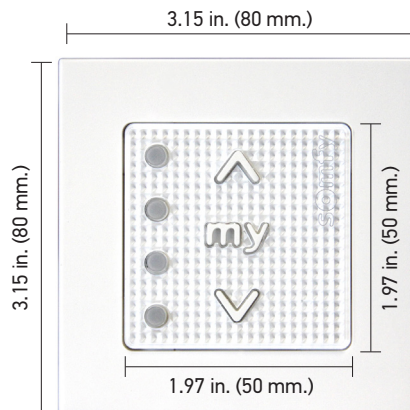

OVERVIEW:

The **Smooove® 4 RTS** is a multi-channel wall switch to control Radio Technology Somfy® (RTS) motorized window coverings. The switch is surface-mounted and battery-powered. Additional frames are available in multiple colors and finishes (sold separately).

DIMENSIONS:

FEATURES SUMMARY:

- Battery-operated
- Surface-mounted
- Control for up to four window coverings or four groups of window coverings
- 7 decorative frames available
- Tactile buttons for UP/DOWN/MY/STOP control
- LED for visual feedback

TECHNICAL SPECIFICATIONS:

- Input: 3V; 290mAh
- Power Consumption: CR2430 battery
- Protection Rating: IP 30
- For interior use only
- Dimensions: 3.15" x 3.15" x .39" (with frame) & 1.97" x 1.97" x .39" (without frame)
- Maximum Range: Operates reliably at 20 feet (up to 65 feet under optimal conditions)
- Operating Temperature Range: 32°F to 140°F (0°C / + 60°C)
- Frequency: 433.42 Mhz
- Shipping Weight: 1 lb.
- CE rated
- FCC certified

WHAT'S IN THE BOX:

- Smooove 4 RTS Pure
- CR2430 battery
- Pure frame
- Mounting plate
- Instructions