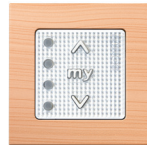

smoove®

INTUITIVE MULTI-CHANNEL, SURFACE-MOUNTED
CONTROL FOR MOTORIZED WINDOW COVERINGS

Smoove 4 RTS Pure
Part #: 1811748

Cherry
Part #: 9015236

Silver Matte
Part #: 9015025

Black
Part #: 9015023

Light Bamboo
Part #: 9015027

Amber Bamboo
Part #: 9015026

Walnut
Part #: 9015237

Double Pure
Part #: 9015238

Frames sold separately.

The Smoove 4 RTS surface-mounted wall switch avoids cutting into drywall. This multi-channel, battery-operated solution is easy to install, and doesn't require an electrician. Available with seven decorative color frames, users can easily complement any décor.

And since it's surface mounted, there's no need to cut the drywall which makes installation quick and simple.

OVERVIEW:

The **Smooove® 4 RTS** is a multi-channel wall switch to control Radio Technology Somfy® (RTS) motorized window coverings. The switch is surface-mounted and battery-powered. Additional frames are available in multiple colors and finishes (sold separately).

DIMENSIONS:

FEATURES SUMMARY:

- Battery-operated
- Surface-mounted
- Control for up to four window coverings or four groups of window coverings
- 7 decorative frames available
- Tactile buttons for UP/DOWN/MY/STOP control
- LED for visual feedback